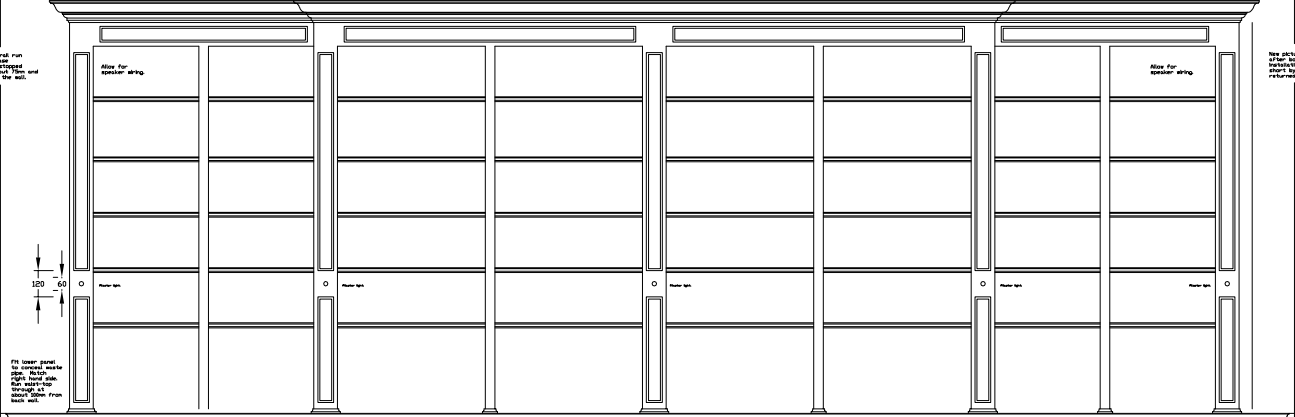

"D"

120
60

30
60
30

1515
30
60
30