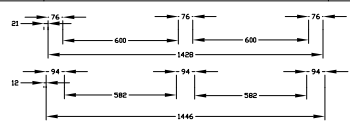

10mm per float clear glass shelves on 3 pin adjustments only.

SSDesigns for Drawing room Bookcases

22mm MDF adjustable shelves