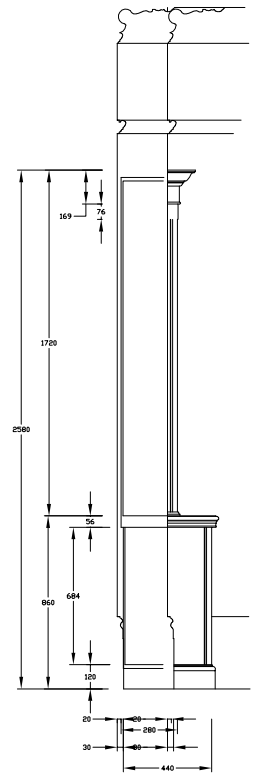

New Fireplace.

22/mm MDF adjustable shelves
 Carpet removed/re-laid by others prior to/after our delivery.
 Existing skirting cut/removed to install our works
 Some shelves may be altered in depth as/if specified and agreed on ordering.